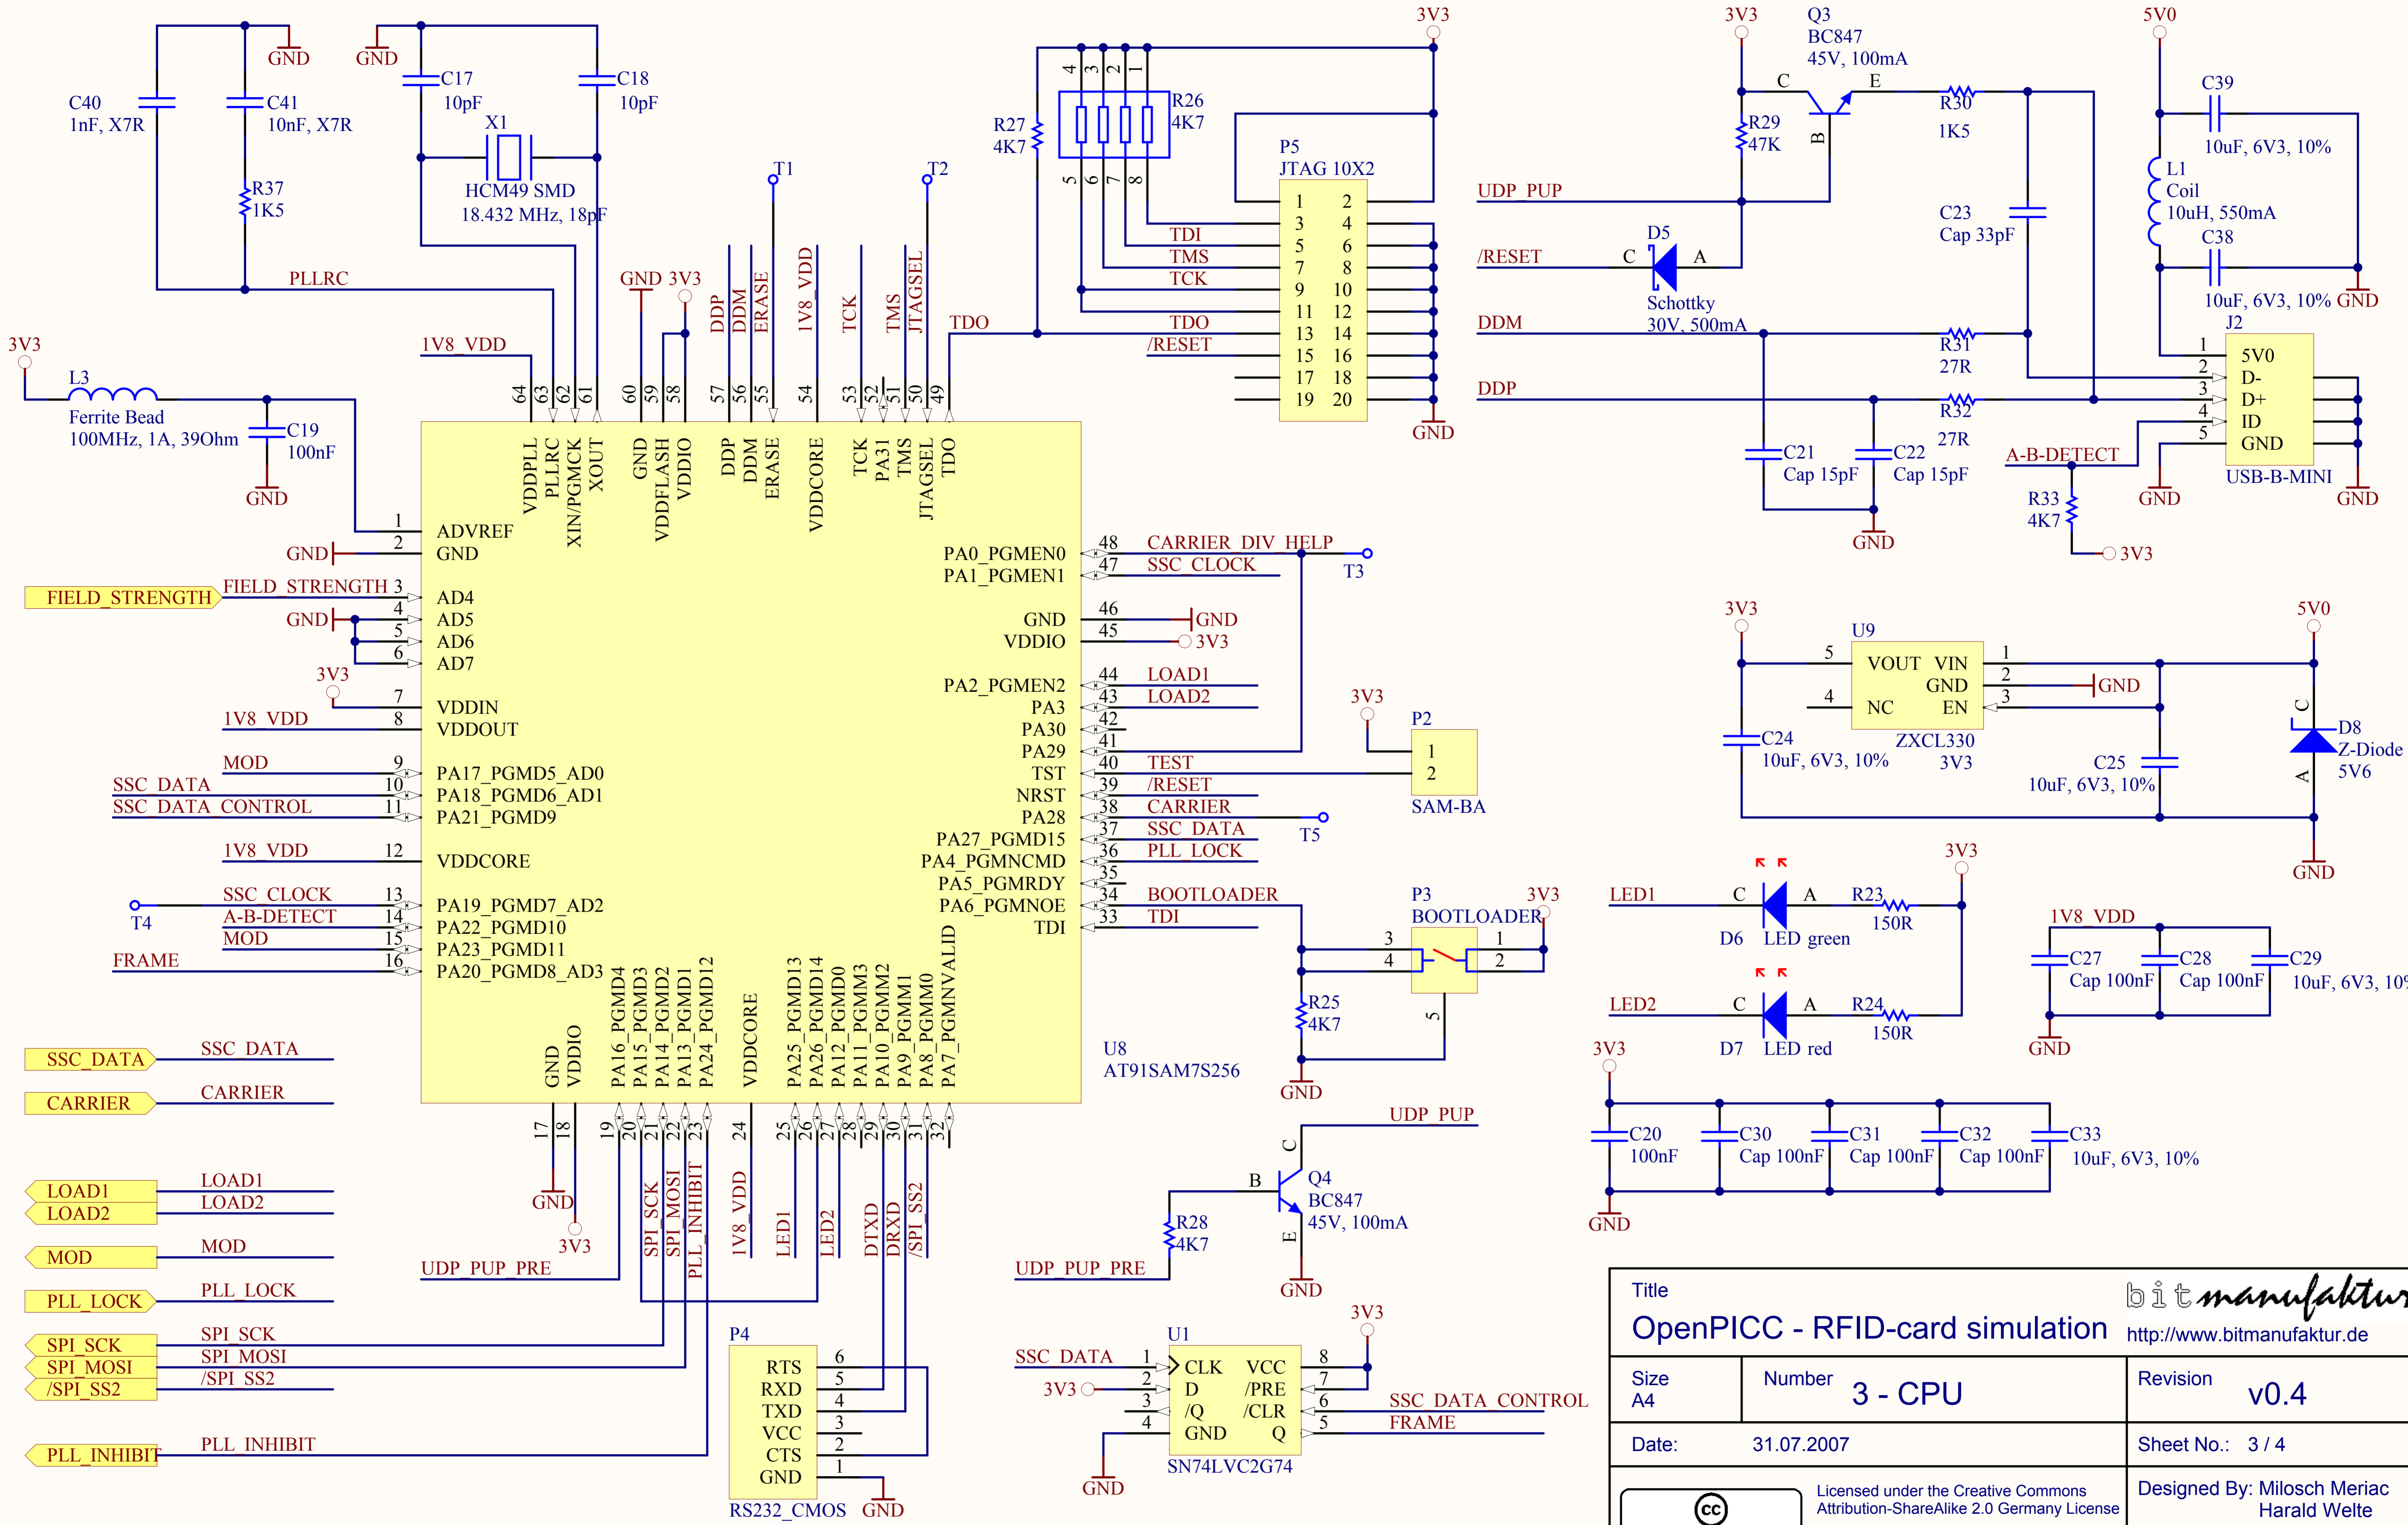

Title		OpenPICC - RFID-card simulation		bitmanufaktur http://www.bitmanufaktur.de	
Size A4	Number 1 - TOP	Revision	v0.4		
Date:	31.07.2007	Sheet No.:	1 / 4		
 Licensed under the Creative Commons Attribution-ShareAlike 2.0 Germany License Copyright 2006 by Milosch Meriac http://creativecommons.org/licenses/by-sa/2.0/de/deed.en		Designed By:	Milosch Meriac Harald Welte		
SOME RIGHTS RESERVED		Drawn By:	Brita Meriac		

Title		bitmanufaktur http://www.bitmanufaktur.de	
OpenPICC - RFID-card simulation		Revision v0.4	
Size A4	Number 2 - Analog Filter	Sheet No.: 2 / 4	
Date: 31.07.2007		Designed By: Milosch Meriac Harald Welte	
 Licensed under the Creative Commons Attribution-ShareAlike 2.0 Germany License Copyright 2006 by Milosch Meriac http://creativecommons.org/licenses/by-sa/2.0/de/deed.en		Drawn By: Brita Meriac	

A

A

B

B

C

C

D

D

Title		bit manufaktur	
OpenPICC - RFID-card simulation		http://www.bitmanufaktur.de	
Size A4	Number 3 - CPU	Revision v0.4	
Date: 31.07.2007	Sheet No.: 3 / 4		
 Licensed under the Creative Commons Attribution-ShareAlike 2.0 Germany License Copyright 2006 by Milosch Meriac http://creativecommons.org/licenses/by-sa/2.0/de/deed.en		Designed By: Milosch Meriac Harald Welte Drawn By: Brita Meriac	