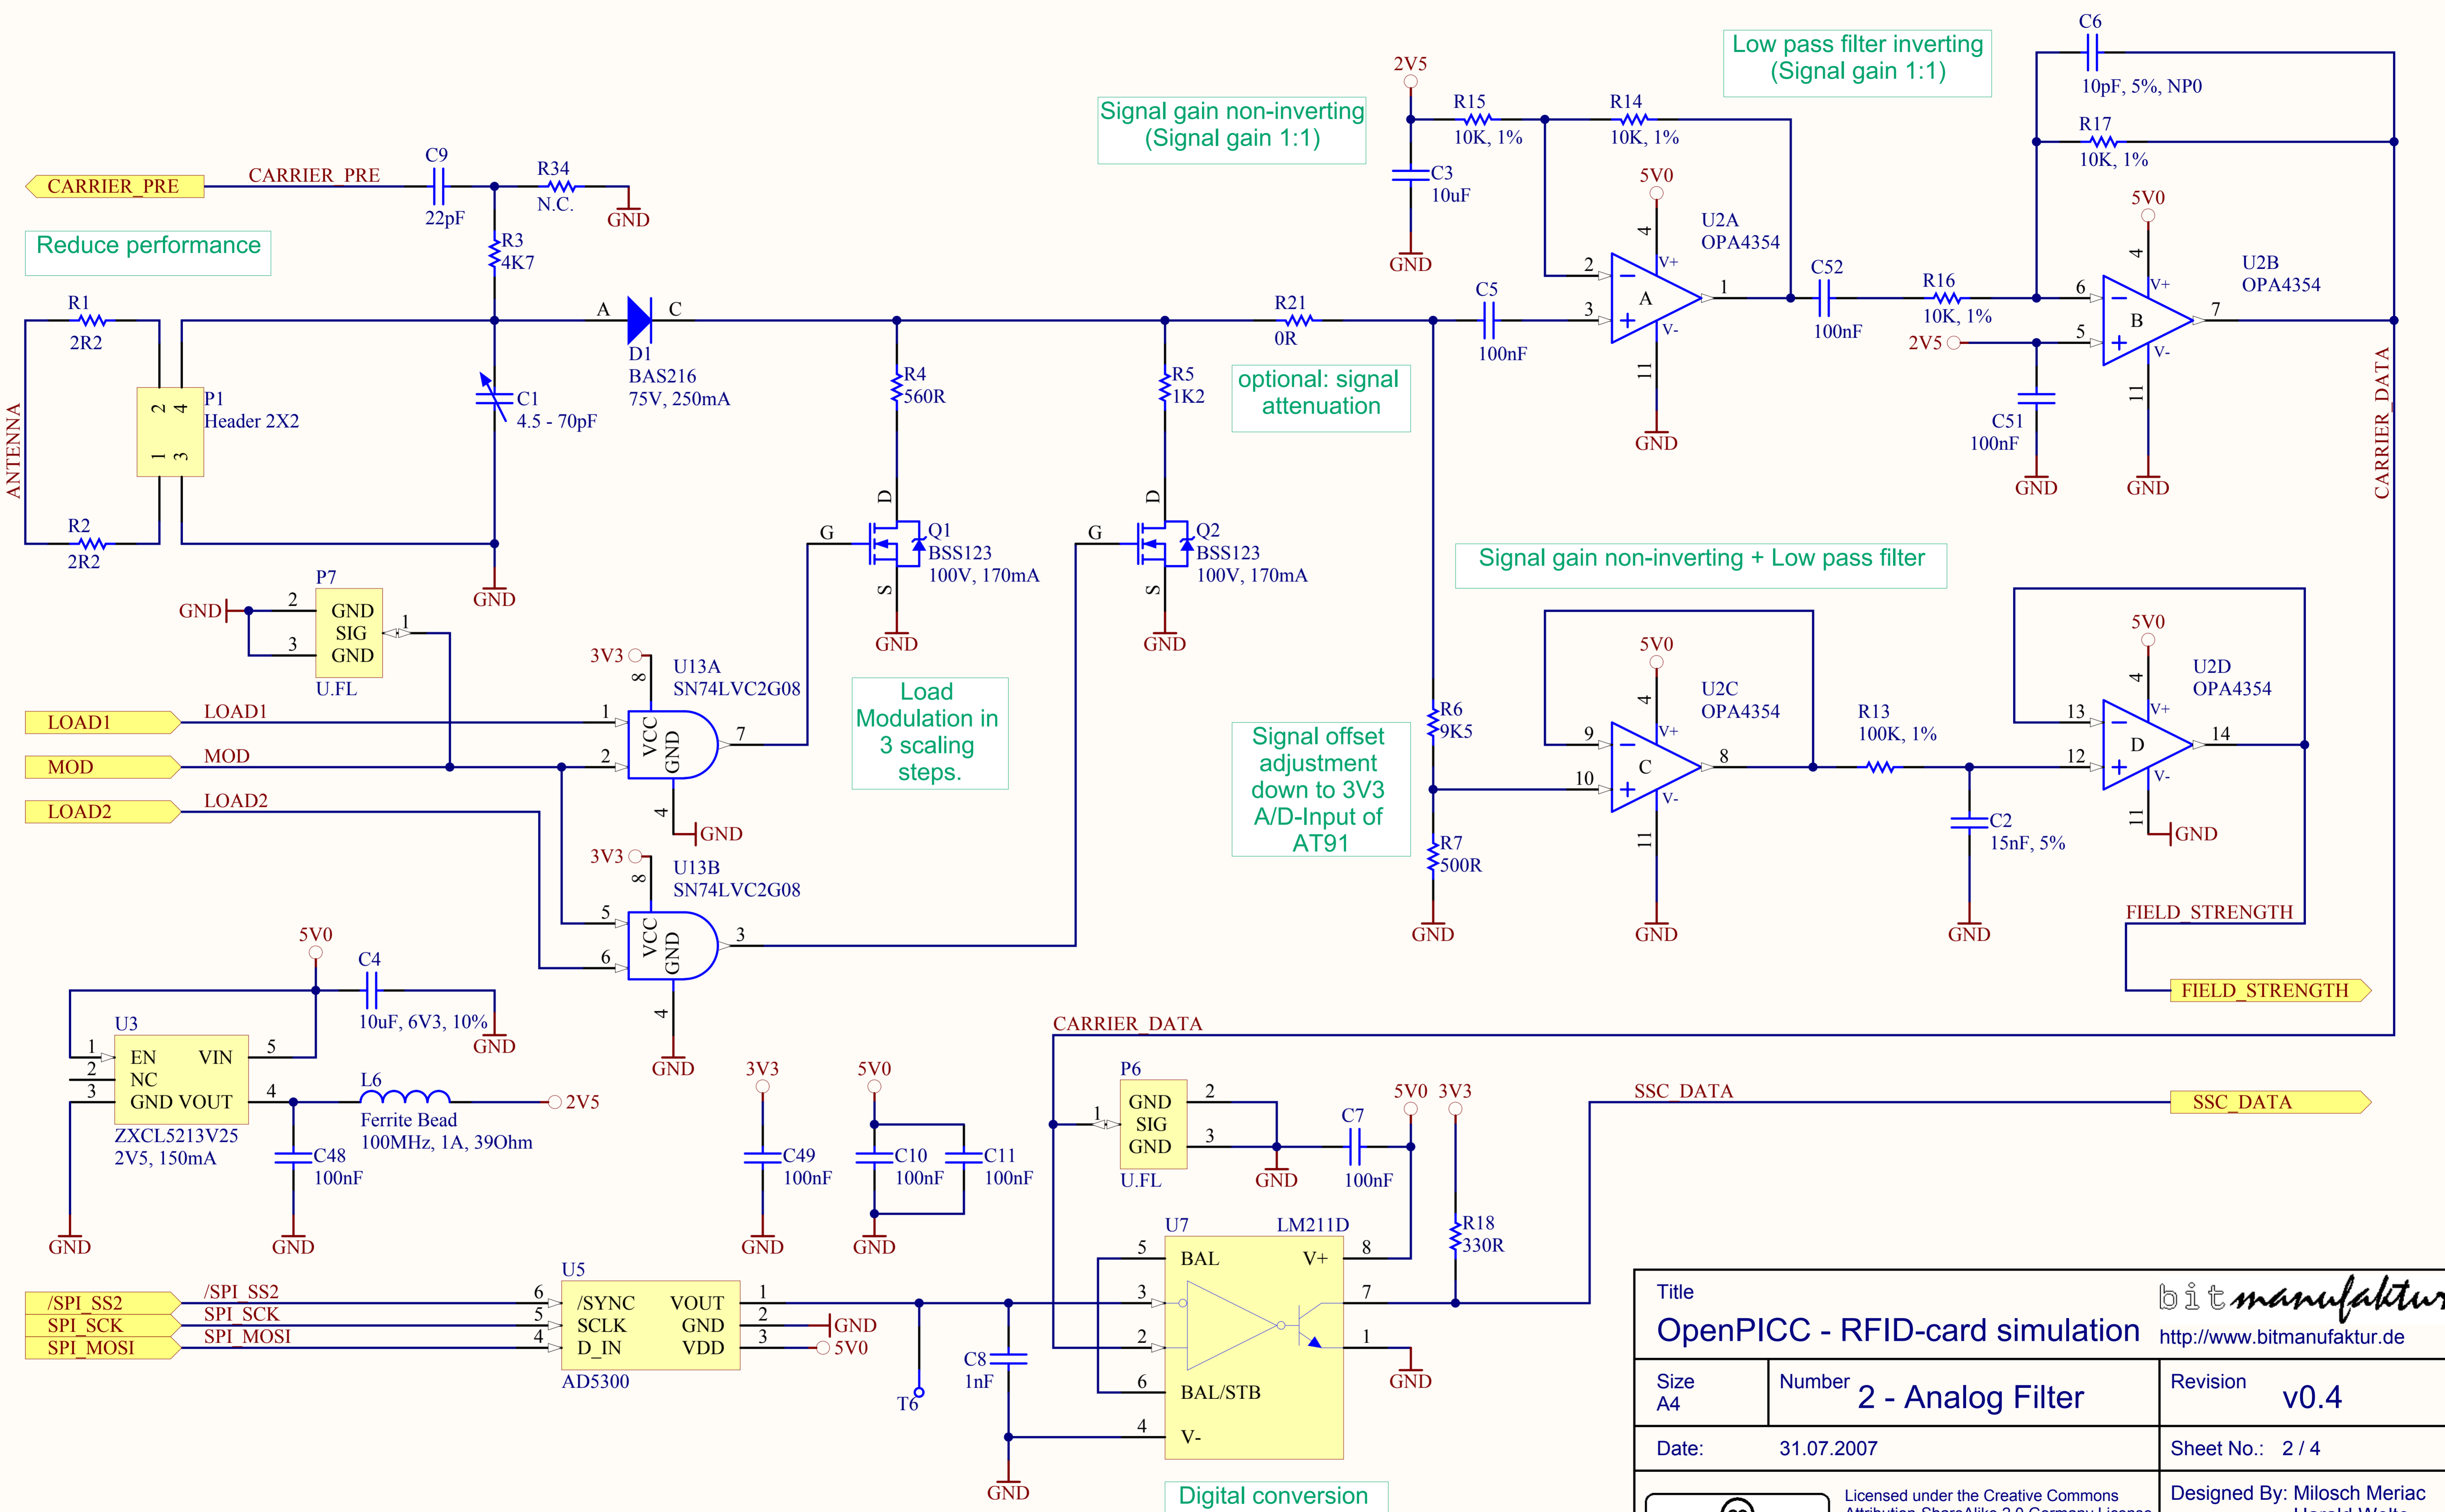

Title		OpenPICC - RFID-card simulation		bitmanufaktur http://www.bitmanufaktur.de	
Size A4	Number 1 - TOP	Revision	v0.4		
Date:	31.07.2007	Sheet No.:	1 / 4		
 Licensed under the Creative Commons Attribution-ShareAlike 2.0 Germany License Copyright 2006 by Milosch Meriac http://creativecommons.org/licenses/by-sa/2.0/de/deed.en		Designed By:	Milosch Meriac Harald Welte		
SOME RIGHTS RESERVED		Drawn By:	Brita Meriac		

Title		bitmanufaktur http://www.bitmanufaktur.de	
OpenPICC - RFID-card simulation		Revision v0.4	
Size A4	Number 2 - Analog Filter	Sheet No.: 2 / 4	
Date: 31.07.2007		Designed By: Milosch Meriac Harald Welte	
 Licensed under the Creative Commons Attribution-ShareAlike 2.0 Germany License Copyright 2006 by Milosch Meriac http://creativecommons.org/licenses/by-sa/2.0/de/deed.en		Drawn By: Brita Meriac	

Title		bit manufaktur	
OpenPICC - RFID-card simulation		http://www.bitmanufaktur.de	
Size A4	Number 3 - CPU	Revision v0.4	
Date: 31.07.2007	Sheet No.: 3 / 4		
 Licensed under the Creative Commons Attribution-ShareAlike 2.0 Germany License Copyright 2006 by Milosch Meriac http://creativecommons.org/licenses/by-sa/2.0/de/deed.en		Designed By: Milosch Meriac Harald Welte Drawn By: Brita Meriac	